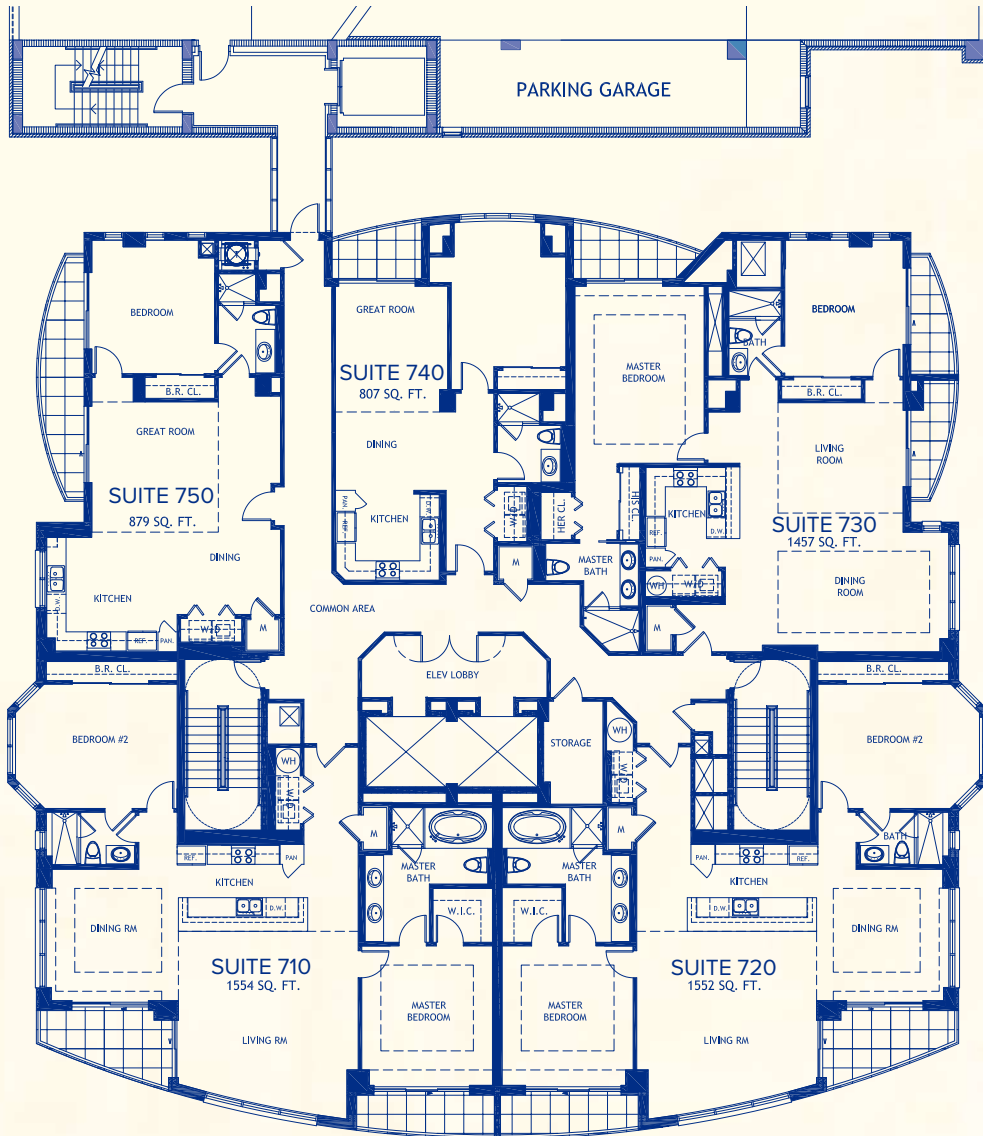

EXECUTIVE LUXURY *Living*

LEVEL 7

1800 W. University Ave. Gainesville, FL 32603

SUITE 710	1,554 square ft
SUITE 720	1,552 square ft
SUITE 730	1,457 square ft
SUITE 740	914 square ft
SUITE 750	874 square ft

Minimum 1 year lease.

HIGHLIGHTS

- Balcony views of Ben Hill Griffin Stadium and University of Florida Campus
- Open floor plans with balconies
- Walking distance to Ben Hill Griffin Stadium and University of Florida Campus
- Walking distance to several restaurants and shops
- Equipped with Custom Cabinetry featuring granite countertops
- Premium design appointments

For more information contact:

Ken Meers, Realtor
(321)299-6983

John Thomas Group, LLC
ken@bhgrecommercialtg.com

EXECUTIVE LUXURY *Living*

LEVEL 7

1800 W. University Ave. Gainesville, FL 32603

Residence Layouts – Level 7