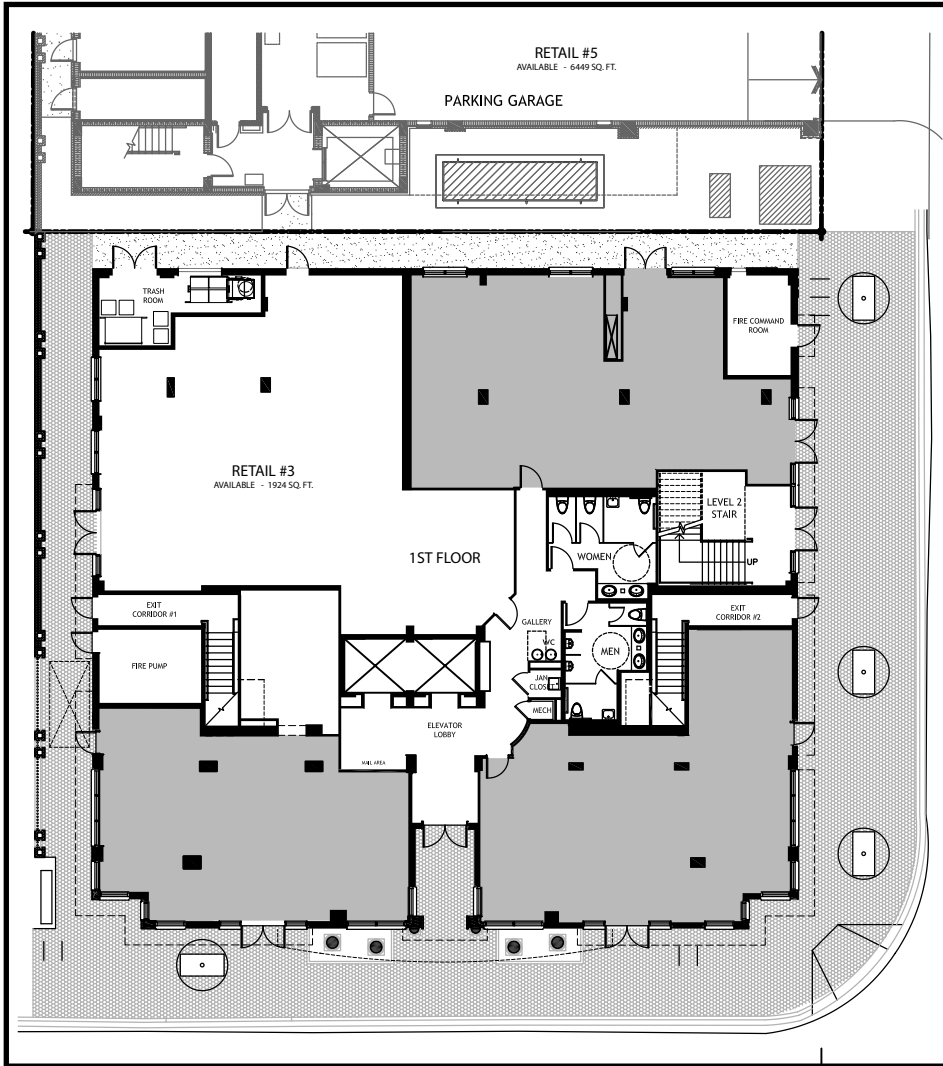

1800 W UNIVERSITY AVE, GAINESVILLE, FL 32603

ROBERTS' STADIUM CLUB

M.M. PARRISH,
REALTORS®