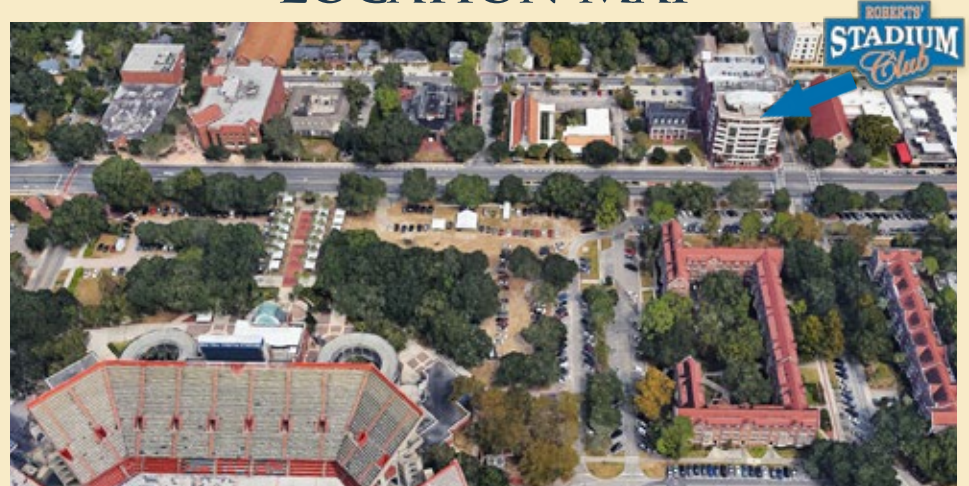

## LOCATION MAP

- Across University Ave from the University of Florida
- Retail #3: 1924sf in Robert's Stadium Club (1st flr)
- Retail #5: 6449sf in adjoining Parking Garage (1st flr)

For information contact: