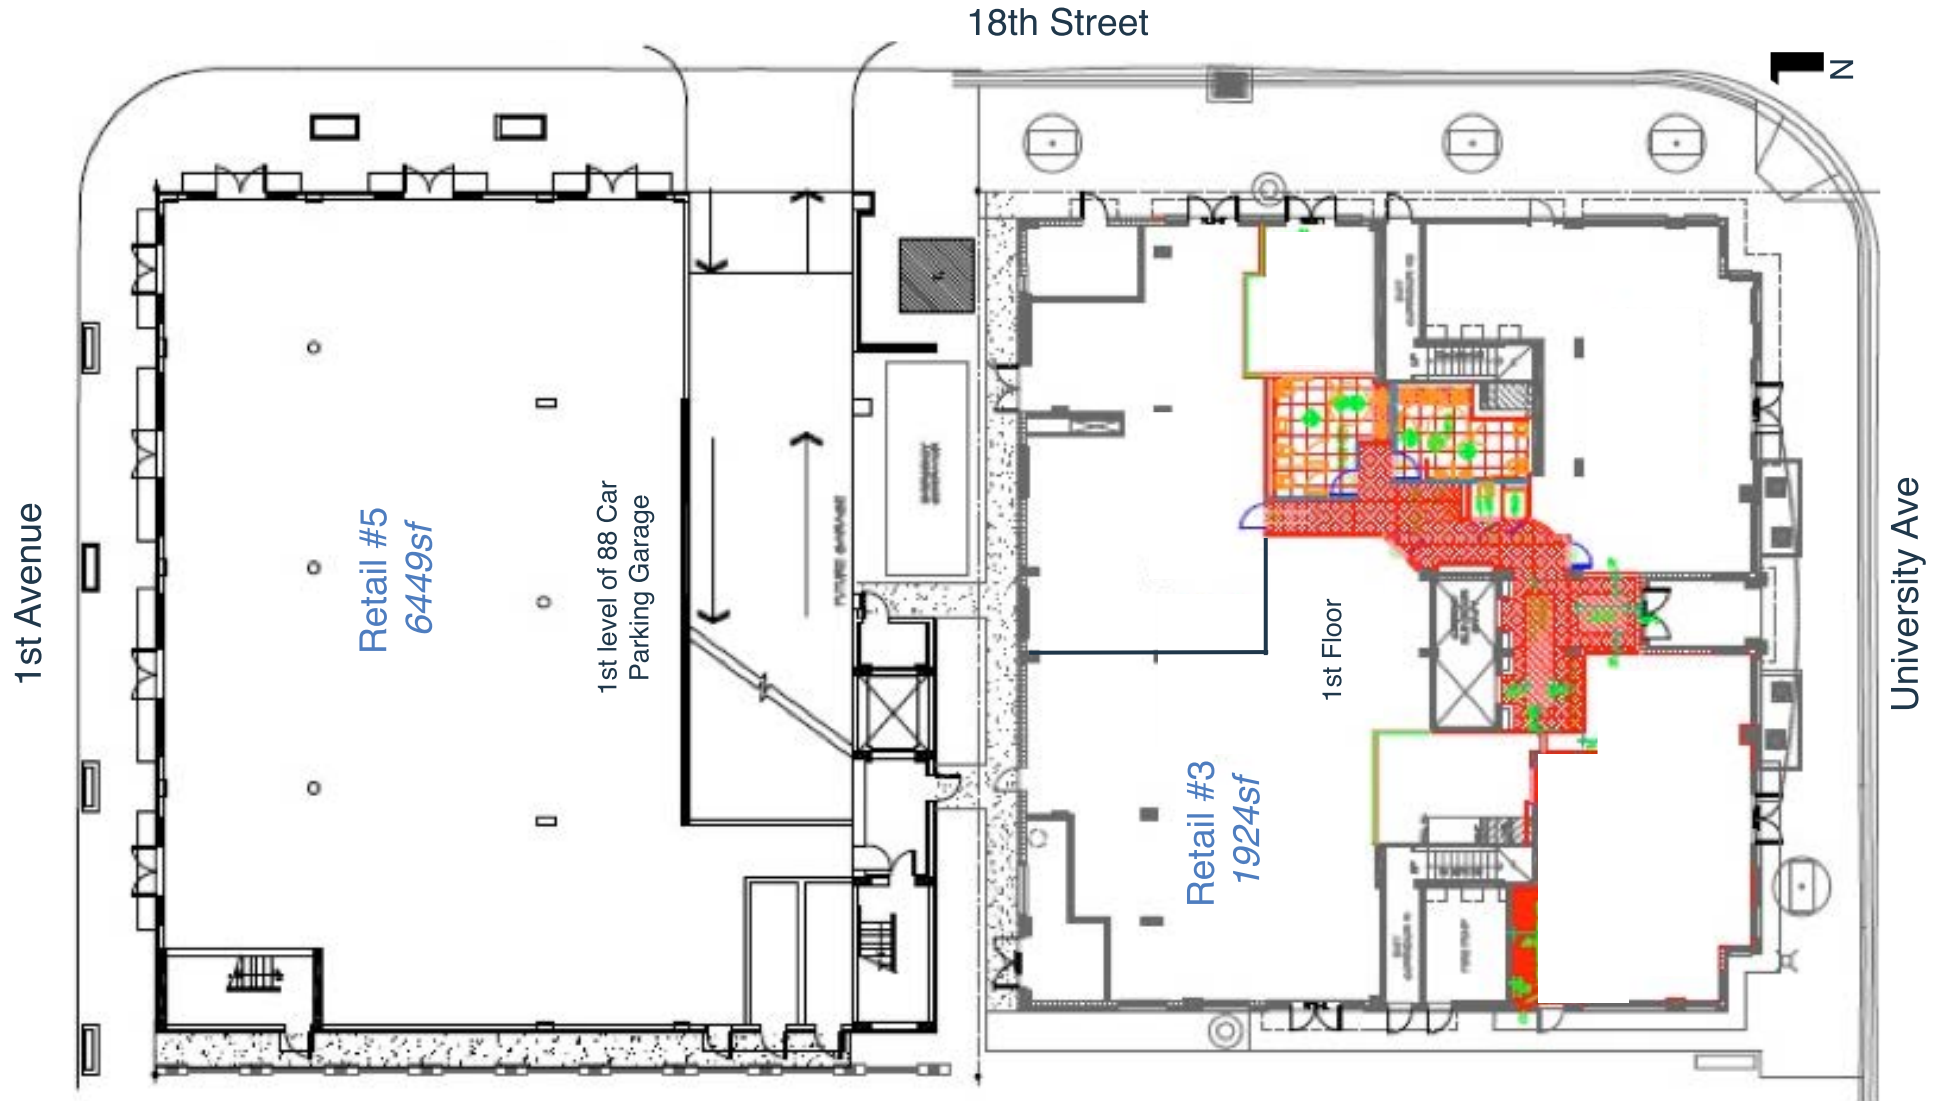

1800 W UNIVERSITY AVE, GAINESVILLE, FL 32603

ROBERTS' STADIUM CLUB

M.M. PARRISH,
REALTORS®

For information contact:

Craig and Michelle Carter
Coldwell Banker MM Parrish Realtors
Cell: 352-339-4038
ccarter@mmparrish.com
teamCarterRealtors.com