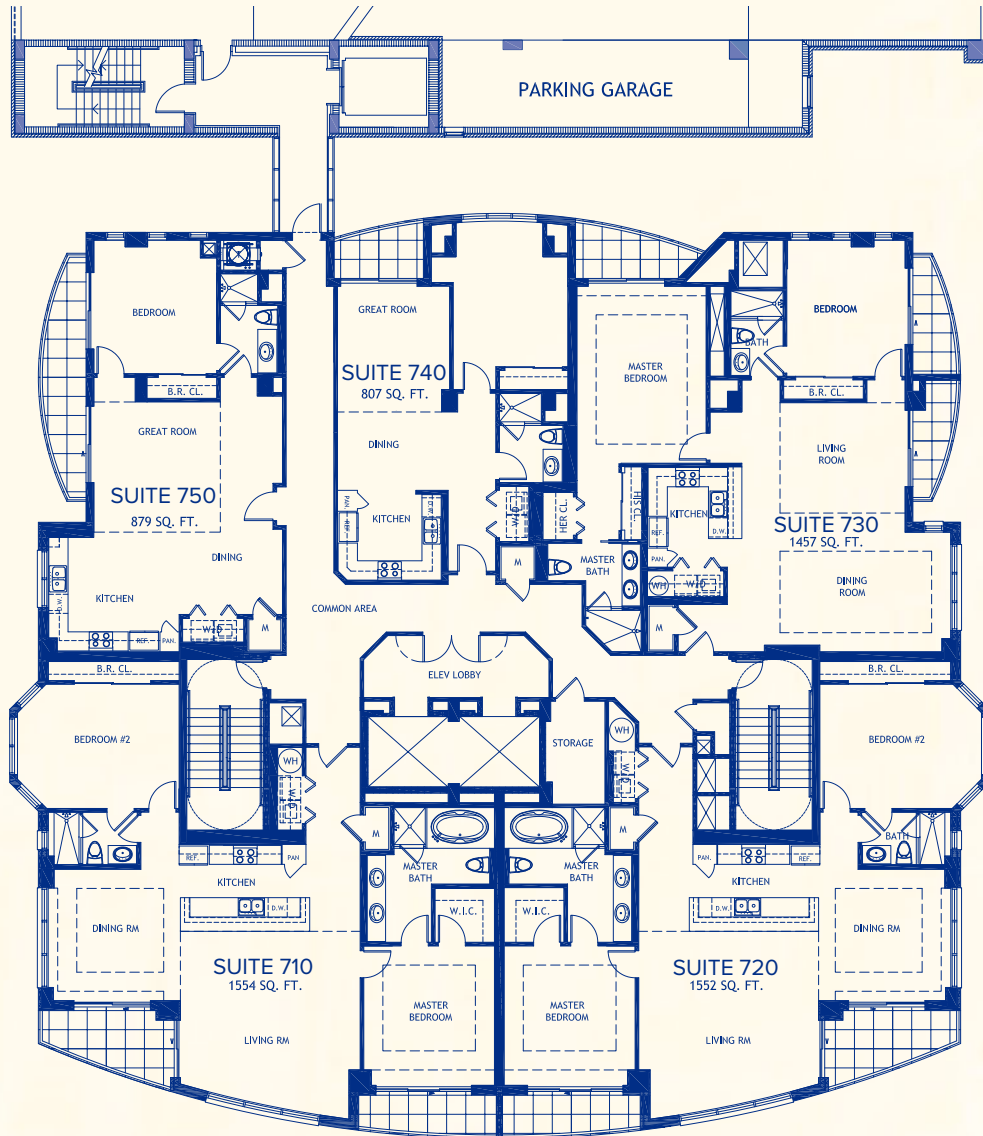

1800 W. University Ave. Gainesville, FL 32603

Residence Layouts – Level 7