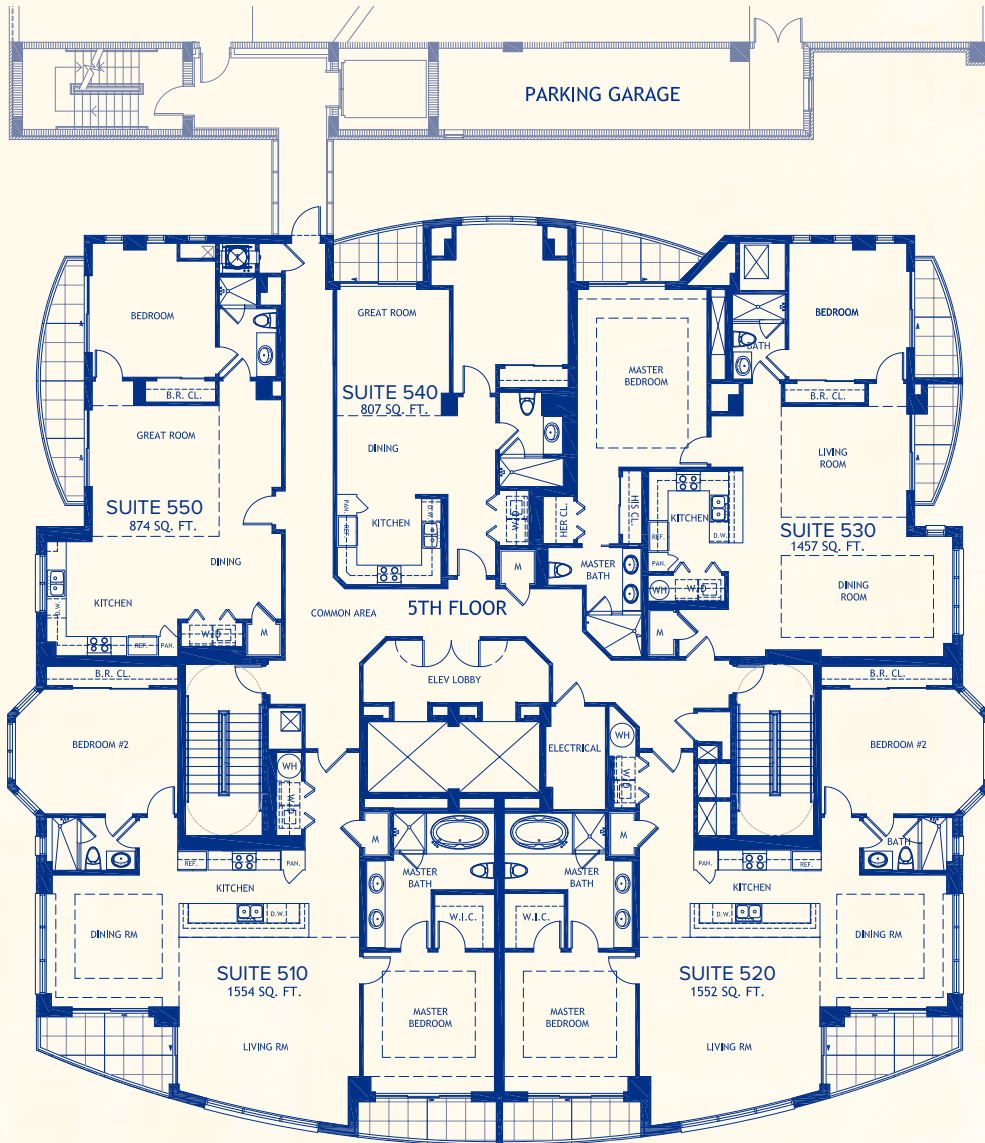

EXECUTIVE LUXURY *Living*

LEVEL 5

1800 W. University Ave. Gainesville, FL 32603

SUITE 510	\$3,200/mo.	1,554 square ft
SUITE 520	\$3,200/mo.	1,552 square ft
SUITE 530	\$2,500/mo.	1,457 square ft
SUITE 540	\$1,600/mo.	807 square ft
SUITE 550	\$1,850/mo.	879 square ft

Minimum 1 year lease.

HIGHLIGHTS

- Balcony views of Ben Hill Griffin Stadium and University of Florida Campus
- Open floor plans with balconies
- Walking distance to Ben Hill Griffin Stadium and University of Florida Campus
- Walking distance to several restaurants and shops
- Equipped with Custom Cabinetry featuring granite countertops
- Premium design appointments

Residence Layouts - Level 5

Spectacular Views

Map Location

For more information contact:

Jamie Vascotto, Realtor

(352)317-3063

jvascotto@mmparrish.com

COLDWELL BANKER