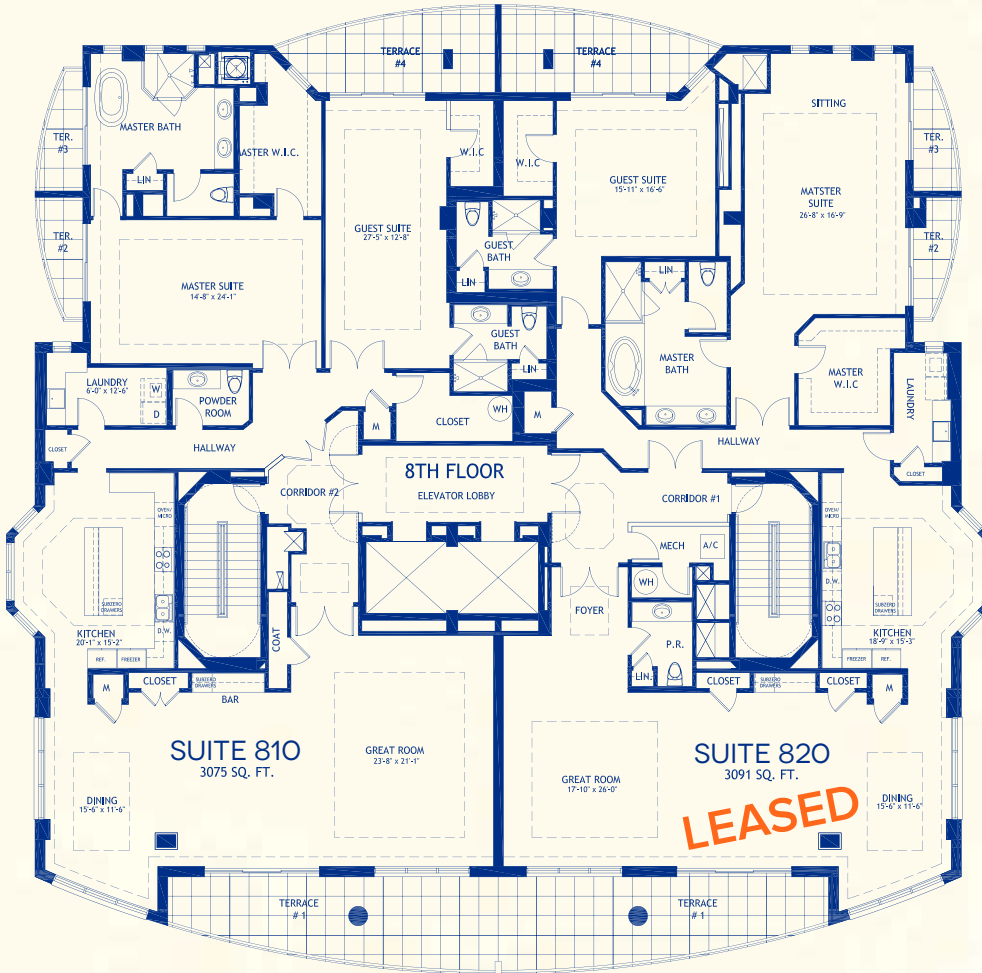

EXECUTIVE LUXURY *Living*

PENTHOUSE

1800 W. University Ave. Gainesville, FL 32603

SUITE 810	\$7,000/mo.	1,554 square ft
SUITE 820 LEASED	\$6,000/mo.	1,552 square ft

Minimum 1 year lease.

HIGHLIGHTS

- Balcony views of Ben Hill Griffin Stadium and University of Florida Campus
- Large, open floor plans with multiple balconies
- Walking distance to Ben Hill Griffin Stadium and University of Florida Campus
- Walking distance to several restaurants and shops
- Equipped with world-class Downsview® kitchens featuring marble countertops
- Premium design appointments

Spectacular Views

Map Location

Penthouse Layouts – Level 8

For more information contact:

John Thomas, Senior VP, Realtor, Commercial & Land Division
(352)538-4453 JohnThomas@ThomasGroupRealty.com